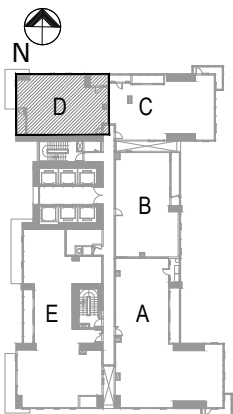

#### AREAS:

FOYER	2 sm
LIVING / DINING	30 sm
KITCHEN	10 sm
BEDROOM 2	14 sm
BEDROOM 2 T&B	4 sm
MASTER BEDROOM	21 sm
MBR T&B	6 sm
UTILITY ROOM	6 sm
UTILITY T&B	2 sm
ACCU ROOM	5 sm
BALCONY	6 sm

TOTAL : 106 sm

LEVEL : 5-10

UNIT TYPE : **UNIT D**  
2-BEDROOM