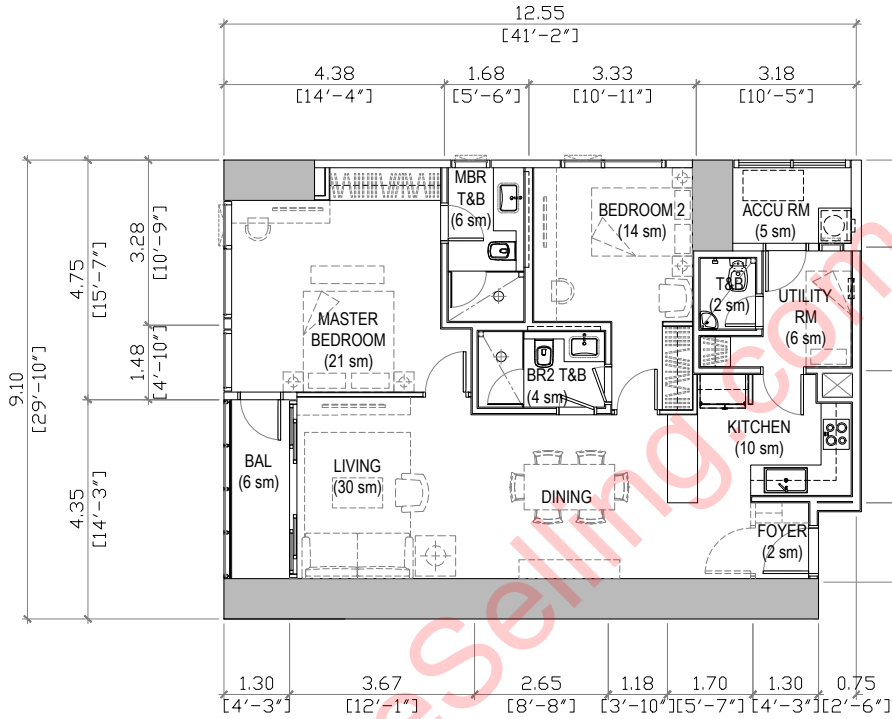

#### AREAS:

FOYER	2 sm
LIVING / DINING	30 sm
KITCHEN	10 sm
BEDROOM 2	14 sm
BEDROOM 2 T&B	4 sm
MASTER BEDROOM	21 sm
MBR T&B	6 sm
UTILITY ROOM	6 sm
UTILITY T&B	2 sm
ACCU ROOM	5 sm
BALCONY	6 sm

TOTAL : 106 sm

LEVEL : 5-10

UNIT TYPE : **UNIT D**  
2-BEDROOM